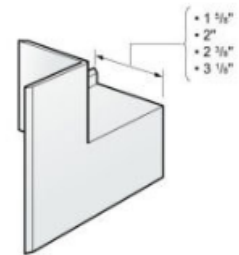

### VaproFlashing™ Factory Formed Corners - Retro Corner

Size: 18"x 18" (457mm x457mm)  
 Flat 9" x 9" Cut out  
 Color: Orange (top) White (back)  
 Packaging: 100 per carton/20 per bag  
 ASTM D779 (Boat Test) Passed

### VaproFlashing™ Factory Formed Corners - Retro Corner - Black

Size: 18"x 18" (457mm x457mm)  
 Flat 9" x 9" Cut out  
 Color: Black (top) White (back)  
 Packaging: 100 per carton/20 per bag  
 ASTM D779 (Boat Test) Passed

### VaproSillSaver™

Part No. 80002060 - Size: 1 5/8" x 12' (42.28mm x 3.66m)  
 Part No. 80002560 - Size: 2" x 12' (50.8mm x 3.66m)  
 Part No. 80003060 - Size: 2 3/8" x 12' (60.33mm x 3.66m)  
 Part No. 80003660 - Size: 3 1/8" x 12' (79.38mm x 3.66m)  
 Color: White  
 Packaging: 20 per carton  
 Twelve foot lengths available for custom field modification.  
 Corners and spacers to be field attached.

### VaproSillSaver™ Spacer

Part No. 80002000 - Size: 1 5/8" x 1 5/8" (41.25mm x 41.25mm)  
 Part No. 80002500 - Size: 2" x 2" (50.8mm x 50.8mm)  
 Part No. 80003600 - Size: 3 1/8" x 3 1/8" (79.38mm x 79.38mm)  
 Color: Off White  
 Packaging: 800 per carton/50 per bag