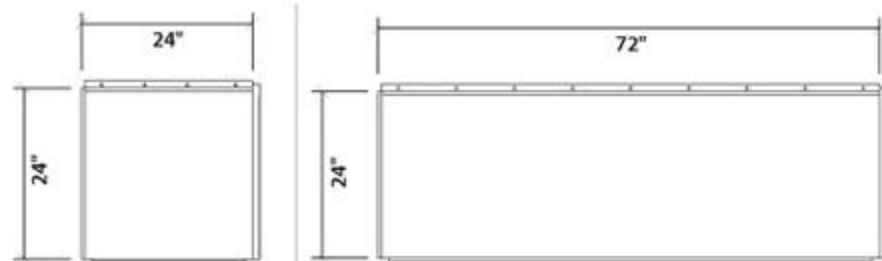

Surface colors: QUARTZ-ZINC / ANTHRA-ZINC / Natural Zinc by VMZINC

PIGMENTO

System Depth	1 1/2" nominal
Material	VMZINC
Material thickness	0.8mm, 1.0mm, 1.5mm
Reveal	5/8" - 1"
Weight	Less than 3 pounds per square foot
Panel Sizes	These are the recommended maximum size panels. If your project requirements exceed these dimensions, please contact a Dri-Design representative to discuss your specific needs.